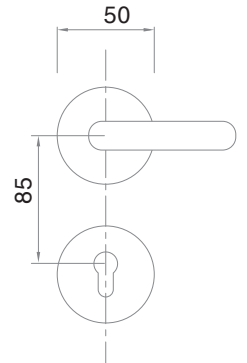

Master key can open all the remaining keys. The remaining cannot open each other and the master key (only open itself)

BỘ KHÓA MASTER VIỆT-TIỆP

BỘ KHÓA CỬA ỐP RỜI ĐỒNG

Brass Mortise Lock Series

04089

Hộp khóa	Lock case	04199
Ổ khóa	Lock cylinder	2019