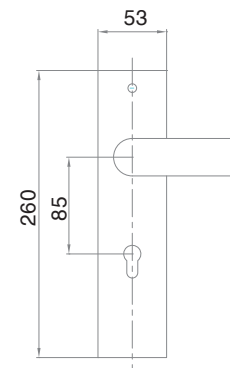

04824 SUS 304

Hộp khóa	Lock case	04182
Ổ khóa	Lock cylinder	2019