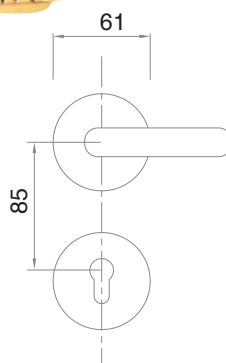

BỘ KHÓA CỬA ỐP RỜI ĐỒNG

04087

Hộp khóa	Lock case	04199
Ổ khóa	Lock cylinder	2019