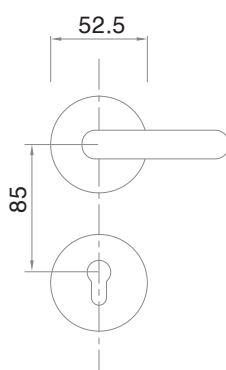

04084 SUS 304

Hộp khóa	Lock case	04182
Ổ khóa	Lock cylinder	2019