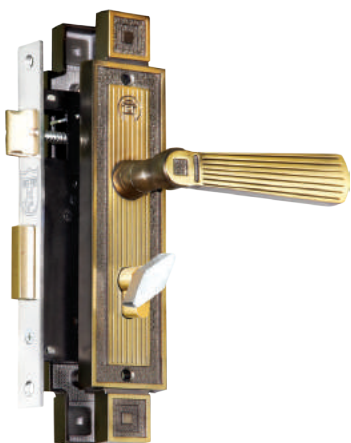

Hộp khóa	Lock case	04475
Ổ khóa	Lock cylinder	2017

04338

Hộp khóa	Lock case	04475
Ổ khóa	Lock cylinder	2017

04376

Hộp khóa	Lock case	04178
Ổ khóa	Lock cylinder	2022

04373

Hộp khóa	Lock case	04178
Ổ khóa	Lock cylinder	2022

04372

Hộp khóa	Lock case	04475
Ổ khóa	Lock cylinder	2022

04271

Hộp khóa	Lock case	04475
Ổ khóa	Lock cylinder	2017

04512

Hộp khóa	Lock case	04500
Ổ khóa	Lock cylinder	2022

04509

Hộp khóa	Lock case	04500
Ổ khóa	Lock cylinder	2022