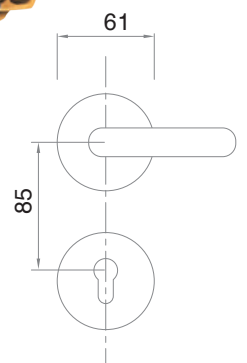

04086

Hộp khóa	Lock case	04199
Ổ khóa	Lock cylinder	2019